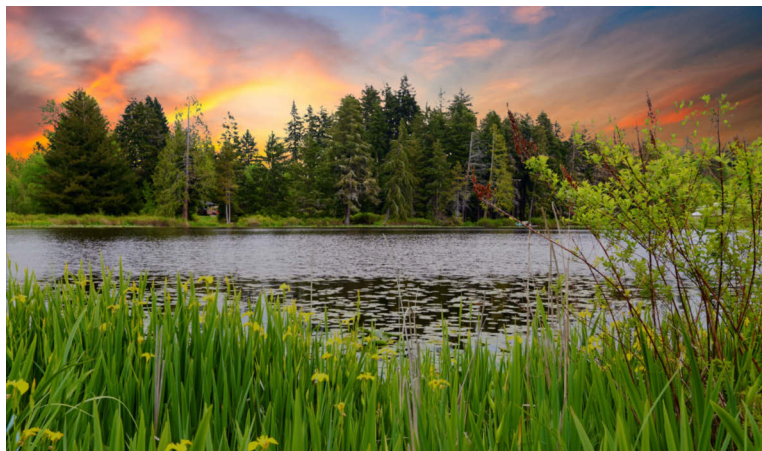

BROKERS OPEN* 7/29* 11:00-1:00

\$975,000

1109 S. DAVIES RD.
Lake Stevens, WA 98258
Listing ID 1943246

7/29/22, 11:00 - 1:00

SUBWAY LUNCH GIFT CARD FOR YOUR FEEDBACK!

*RARE, PRIVATE + VIEWS ALL AROUND***PRIVATE LAKEFRONT Home with Acreage!** Unwind with unobstructed views of Mt. Pilchuck AND 150+ft Lake front on 1.79 acres. Entertain on the expansive deck while taking in all the beauty. Experience this thoughtfully crafted 3 bed / 2 Bath home, where nature is considered throughout. Every room is filled with light, captivating views and a sense of peace. Main level is thoughtfully designed for wheel chair access. Downstairs with separate entrance is a successful AirBNB but can serve as a home office, artists studio, In Law suite or play space. Room for a shop/garage or RV/boat parking. This Pacific Northwest Retreat offers ultimate privacy, tranquility and proximity to town a RARE gem you dont want to miss! Pre-inspected.